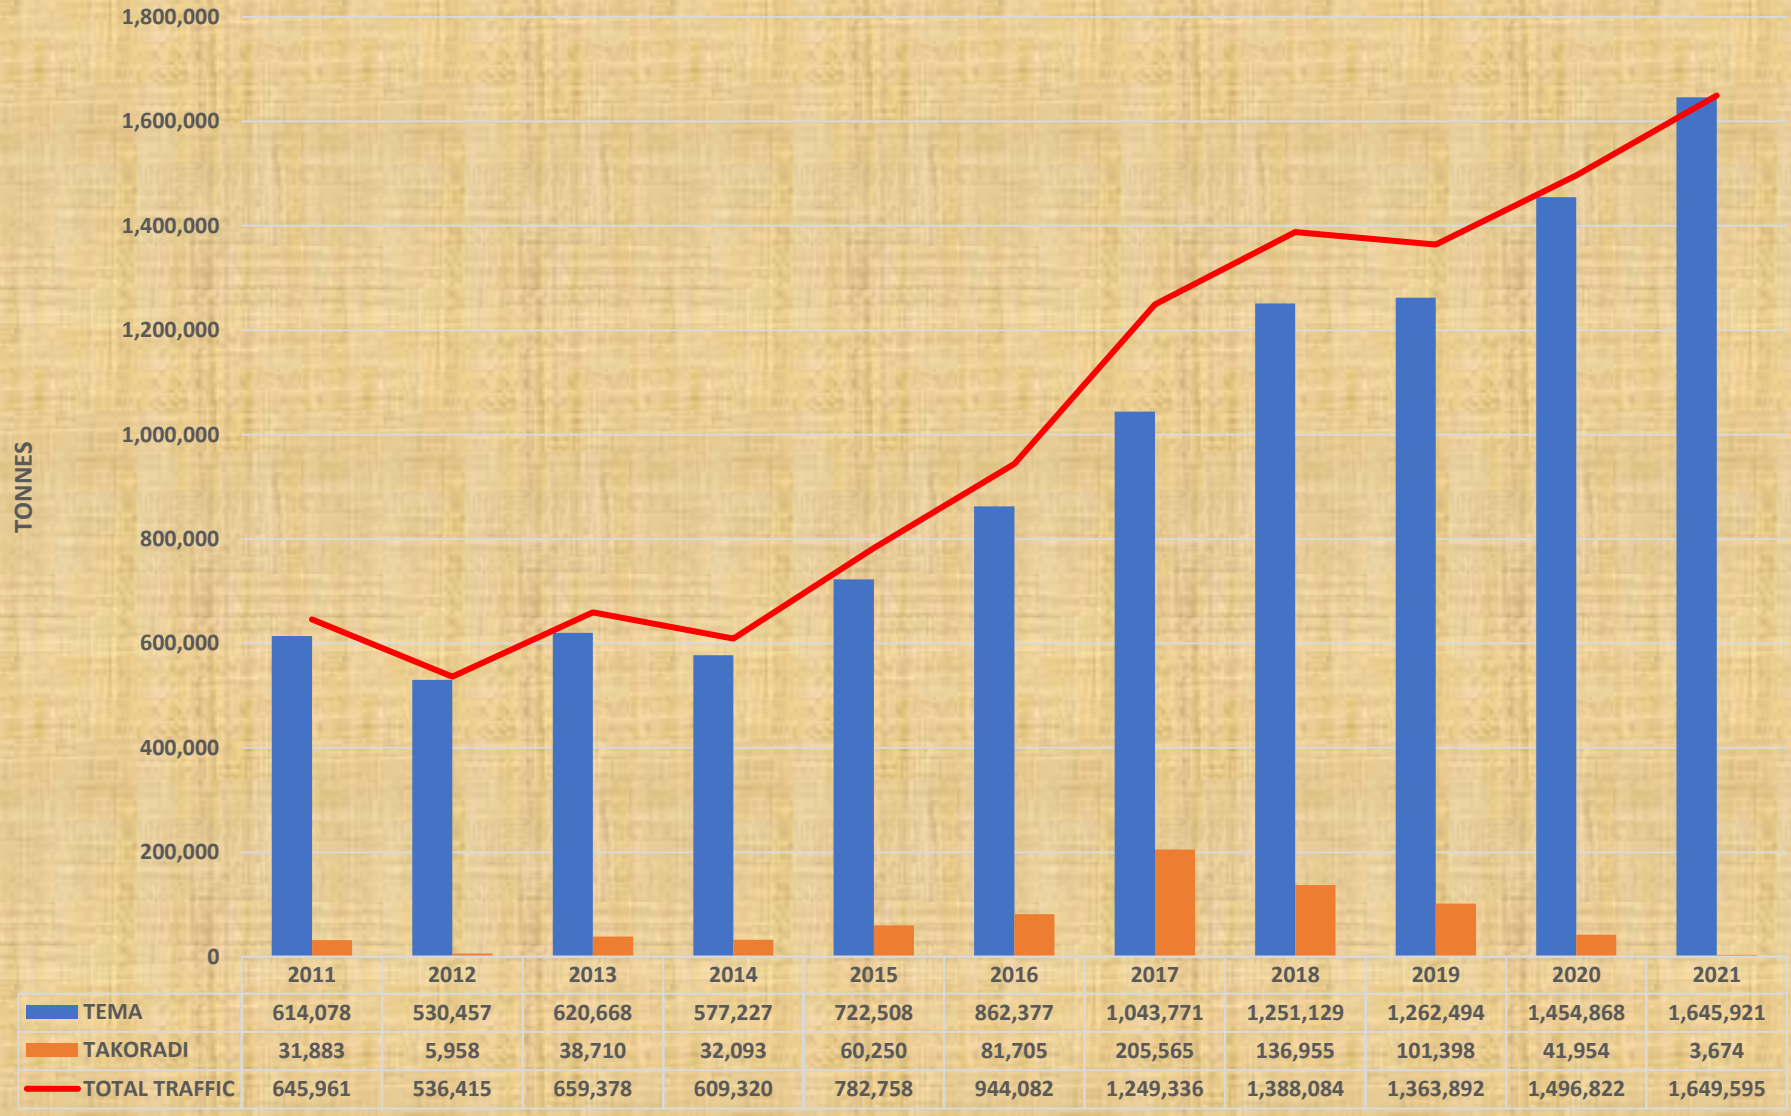

TRANSIT CARGO TRAFFIC IN TONNES 2011-2021