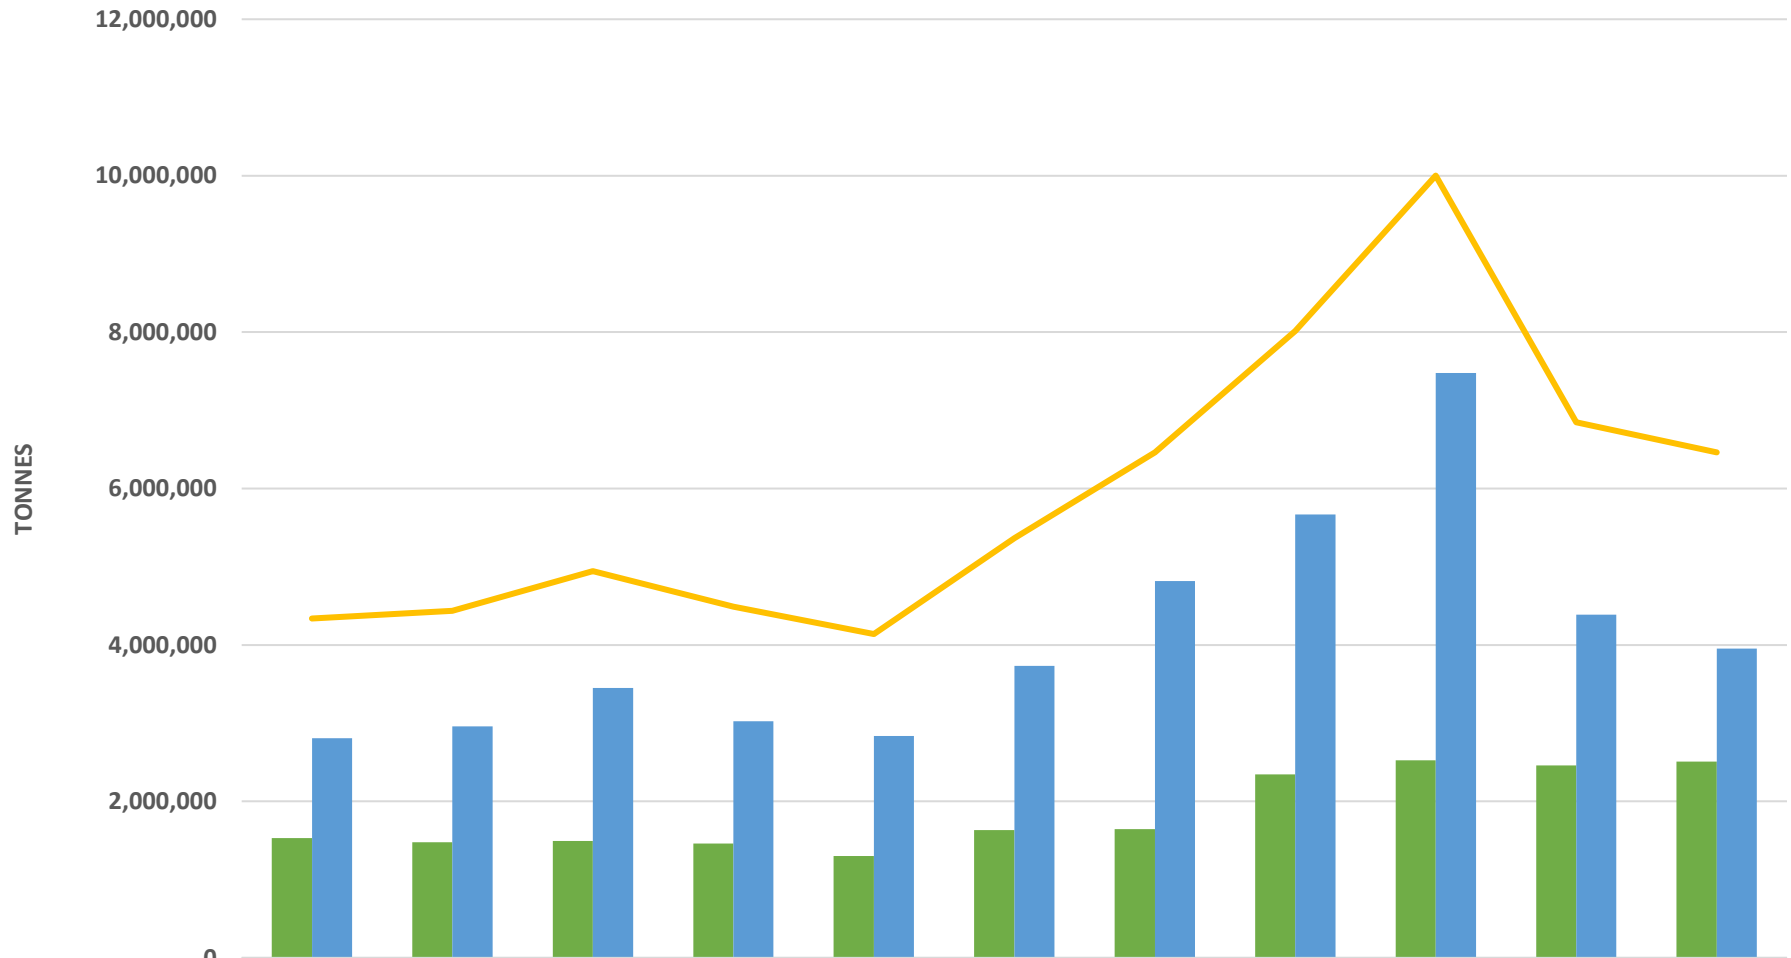

### VESSEL TRAFFIC 2011-2021

	2011	2012	2013	2014	2015	2016	2017	2018	2019	2020	2021
TEMA	1,667	1,521	1,553	1,504	1514	1521	1549	1520	1464	1,639	1,984
TAKORADI	1,798	1,664	1,364	1,387	1525	1601	1626	1886	1628	1098	918
TOTAL TRAFFIC	3,465	3,185	2,917	2,891	3,039	3,122	3,175	3,406	3,092	2,737	2,902

### CARGO TRAFFIC IN TONNES 2011-2021

	2011	2012	2013	2014	2015	2016	2017	2018	2019	2020	2021
TEMA	10,748,943	11,468,962	12,180,615	11,126,355	12,145,496	13,414,784	14,045,787	16,594,685	17,316,276	18,909,586	22,529,615
TAKORADI	4,948,533	5,310,697	5,452,025	4,749,913	4,699,166	6,045,050	8,040,839	8,917,604	10,384,067	7,476,337	7,559,010
TOTAL TRAFFIC	15,697,476	16,779,659	17,632,640	15,876,268	16,844,662	19,459,834	22,086,626	25,512,289	27,700,343	26,385,923	30,088,625

**IMPORT TRAFFIC IN TONNES 2011-2021**

	2011	2012	2013	2014	2015	2016	2017	2018	2019	2020	2021
TEMA	8,431,531	9,383,462	10,014,243	8,922,550	10,043,146	10,890,084	11,327,502	12,983,358	13,484,666	14,671,968	16,213,537
TAKORADI	2,088,533	2,314,857	1,957,385	1,653,939	1,746,058	2,188,998	2,964,425	3,057,094	2,763,848	3,002,268	3,579,029
TOTAL TRAFFIC	10,520,064	11,698,319	11,971,628	10,576,489	11,789,204	13,079,082	14,291,927	16,040,452	16,248,514	17,674,236	19,792,566

### EXPORT TRAFFIC IN TONNES 2011-2021

	2011	2012	2013	2014	2015	2016	2017	2018	2019	2020	2021
TEMA	1,532,139	1,477,390	1,493,956	1,463,273	1,303,090	1,633,036	1,646,253	2,344,529	2,524,434	2,458,859	2,508,436
TAKORADI	2,808,559	2,957,629	3,452,200	3,025,950	2,836,649	3,731,779	4,817,520	5,670,650	7,476,690	4,389,235	3,956,057
TOTAL TRAFFIC	4,340,698	4,435,019	4,946,156	4,489,223	4,139,739	5,364,815	6,463,773	8,015,179	10,001,124	6,848,094	6,464,493