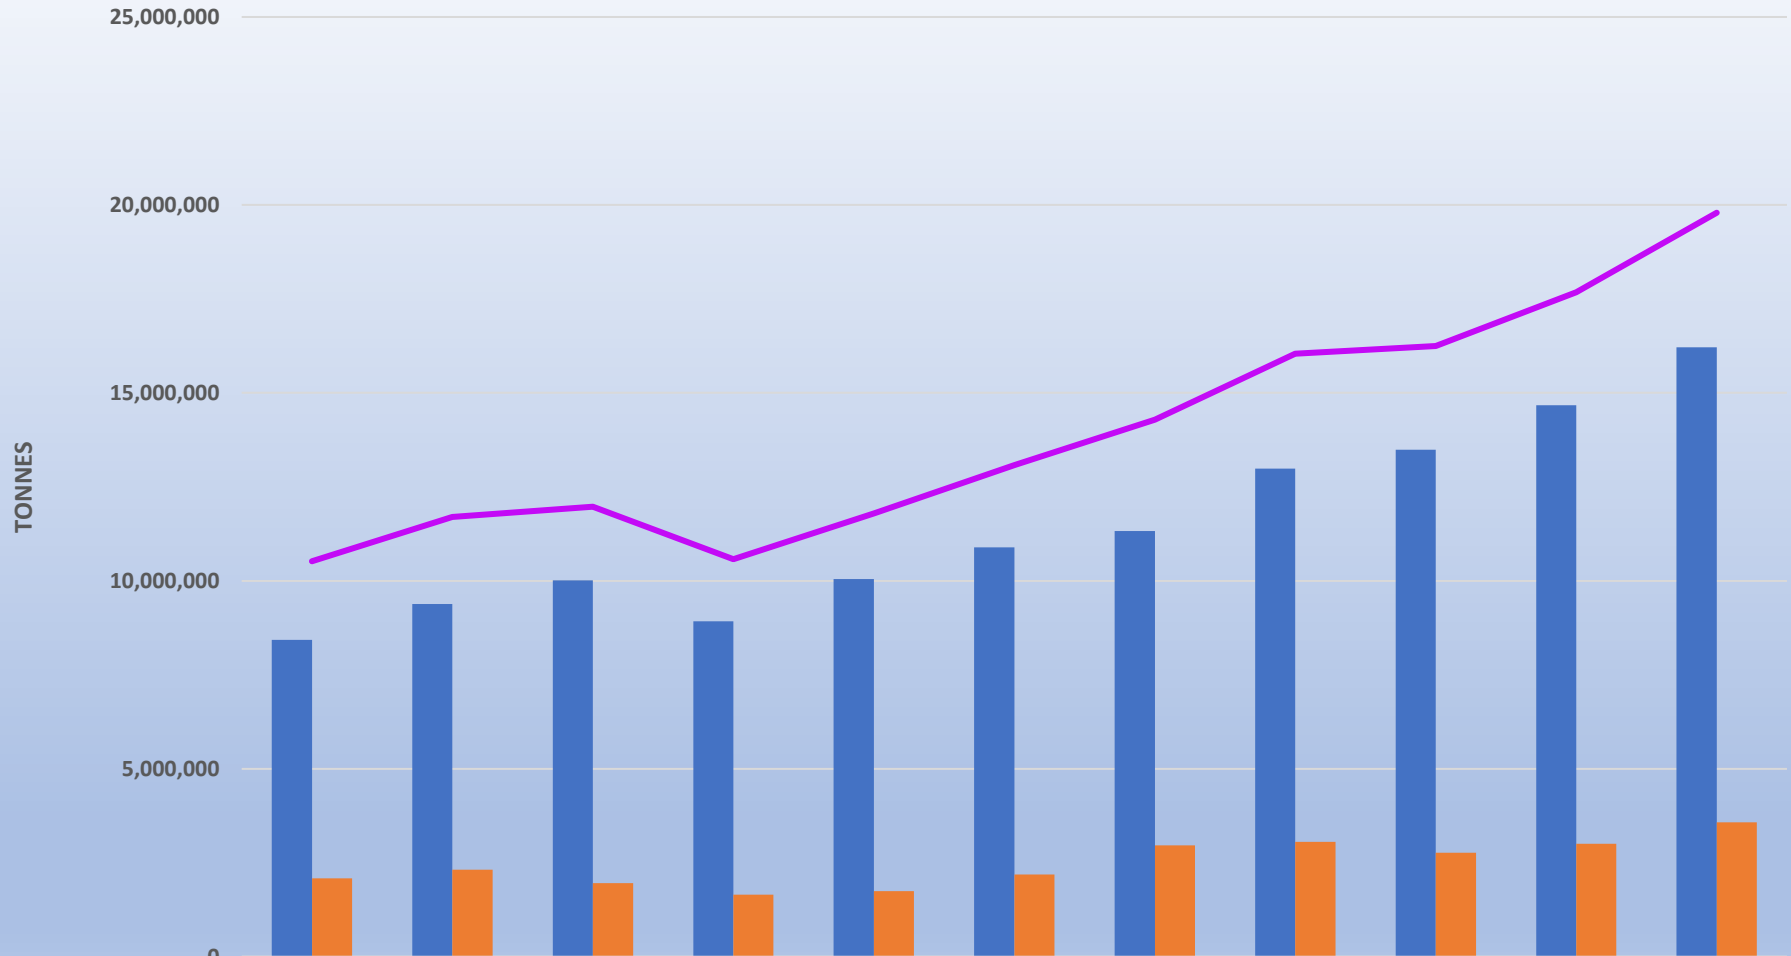

### VESSEL TRAFFIC 2011-2021

	2011	2012	2013	2014	2015	2016	2017	2018	2019	2020	2021
TEMA	1,667	1,521	1,553	1,504	1514	1521	1549	1520	1464	1,639	1,984
TAKORADI	1,798	1,664	1,364	1,387	1525	1601	1626	1886	1628	1098	918
TOTAL TRAFFIC	3,465	3,185	2,917	2,891	3,039	3,122	3,175	3,406	3,092	2,737	2,902

### CARGO TRAFFIC IN TONNES 2011-2021

	2011	2012	2013	2014	2015	2016	2017	2018	2019	2020	2021
TEMA	10,748,943	11,468,962	12,180,615	11,126,355	12,145,496	13,414,784	14,045,787	16,594,685	17,316,276	18,909,586	22,529,615
TAKORADI	4,948,533	5,310,697	5,452,025	4,749,913	4,699,166	6,045,050	8,040,839	8,917,604	10,384,067	7,476,337	7,559,010
TOTAL TRAFFIC	15,697,476	16,779,659	17,632,640	15,876,268	16,844,662	19,459,834	22,086,626	25,512,289	27,700,343	26,385,923	30,088,625

**IMPORT TRAFFIC IN TONNES 2011-2021**

	2011	2012	2013	2014	2015	2016	2017	2018	2019	2020	2021
TEMA	8,431,531	9,383,462	10,014,243	8,922,550	10,043,146	10,890,084	11,327,502	12,983,358	13,484,666	14,671,968	16,213,537
TAKORADI	2,088,533	2,314,857	1,957,385	1,653,939	1,746,058	2,188,998	2,964,425	3,057,094	2,763,848	3,002,268	3,579,029
TOTAL TRAFFIC	10,520,064	11,698,319	11,971,628	10,576,489	11,789,204	13,079,082	14,291,927	16,040,452	16,248,514	17,674,236	19,792,566

### EXPORT TRAFFIC IN TONNES 2011-2021

	2011	2012	2013	2014	2015	2016	2017	2018	2019	2020	2021
TEMA	1,532,139	1,477,390	1,493,956	1,463,273	1,303,090	1,633,036	1,646,253	2,344,529	2,524,434	2,458,859	2,508,436
TAKORADI	2,808,559	2,957,629	3,452,200	3,025,950	2,836,649	3,731,779	4,817,520	5,670,650	7,476,690	4,389,235	3,956,057
TOTAL TRAFFIC	4,340,698	4,435,019	4,946,156	4,489,223	4,139,739	5,364,815	6,463,773	8,015,179	10,001,124	6,848,094	6,464,493