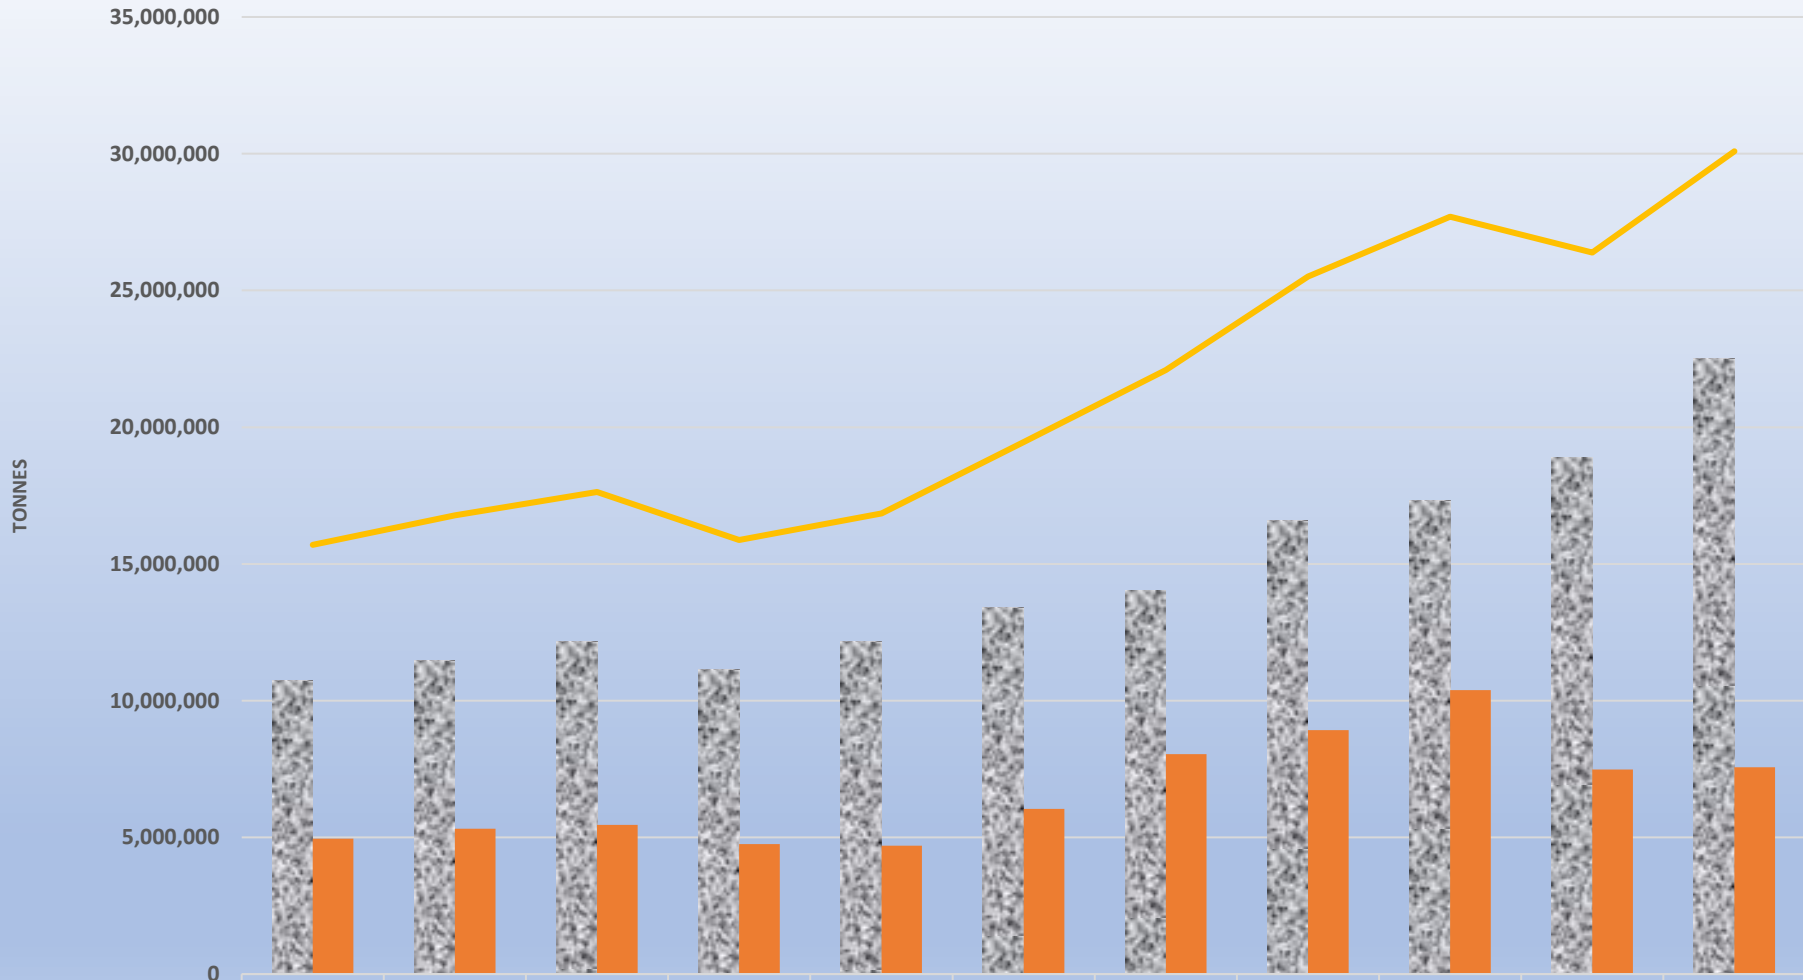

### VESSEL TRAFFIC 2011-2021

	2011	2012	2013	2014	2015	2016	2017	2018	2019	2020	2021
TEMA	1,667	1,521	1,553	1,504	1514	1521	1549	1520	1464	1,639	1,984
TAKORADI	1,798	1,664	1,364	1,387	1525	1601	1626	1886	1628	1098	918
TOTAL TRAFFIC	3,465	3,185	2,917	2,891	3,039	3,122	3,175	3,406	3,092	2,737	2,902

### CARGO TRAFFIC IN TONNES 2011-2021

	2011	2012	2013	2014	2015	2016	2017	2018	2019	2020	2021
TEMA	10,748,943	11,468,962	12,180,615	11,126,355	12,145,496	13,414,784	14,045,787	16,594,685	17,316,276	18,909,586	22,529,615
TAKORADI	4,948,533	5,310,697	5,452,025	4,749,913	4,699,166	6,045,050	8,040,839	8,917,604	10,384,067	7,476,337	7,559,010
TOTAL TRAFFIC	15,697,476	16,779,659	17,632,640	15,876,268	16,844,662	19,459,834	22,086,626	25,512,289	27,700,343	26,385,923	30,088,625

**IMPORT TRAFFIC IN TONNES 2011-2021**

	2011	2012	2013	2014	2015	2016	2017	2018	2019	2020	2021
TEMA	8,431,531	9,383,462	10,014,243	8,922,550	10,043,146	10,890,084	11,327,502	12,983,358	13,484,666	14,671,968	16,213,537
TAKORADI	2,088,533	2,314,857	1,957,385	1,653,939	1,746,058	2,188,998	2,964,425	3,057,094	2,763,848	3,002,268	3,579,029
TOTAL TRAFFIC	10,520,064	11,698,319	11,971,628	10,576,489	11,789,204	13,079,082	14,291,927	16,040,452	16,248,514	17,674,236	19,792,566

### EXPORT TRAFFIC IN TONNES 2011-2021

	2011	2012	2013	2014	2015	2016	2017	2018	2019	2020	2021
TEMA	1,532,139	1,477,390	1,493,956	1,463,273	1,303,090	1,633,036	1,646,253	2,344,529	2,524,434	2,458,859	2,508,436
TAKORADI	2,808,559	2,957,629	3,452,200	3,025,950	2,836,649	3,731,779	4,817,520	5,670,650	7,476,690	4,389,235	3,956,057
TOTAL TRAFFIC	4,340,698	4,435,019	4,946,156	4,489,223	4,139,739	5,364,815	6,463,773	8,015,179	10,001,124	6,848,094	6,464,493