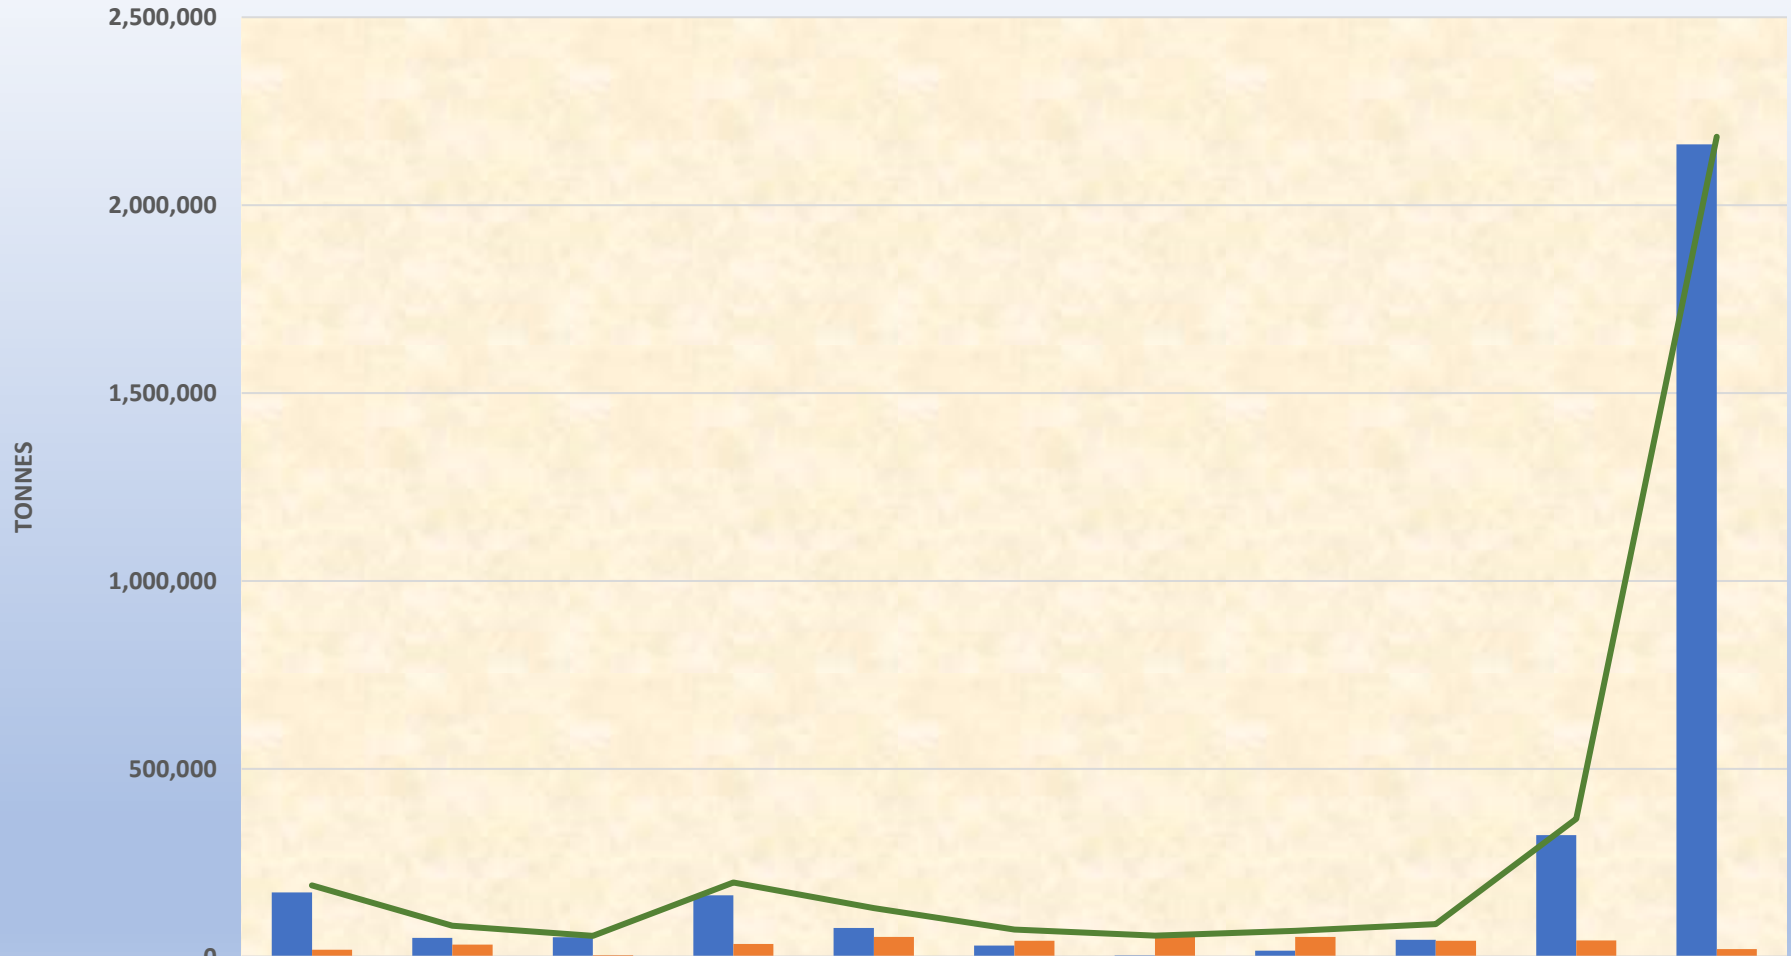

**IMPORT TRAFFIC IN TONNES 2011-2021**

	2011	2012	2013	2014	2015	2016	2017	2018	2019	2020	2021
TEMA	8,431,531	9,383,462	10,014,243	8,922,550	10,043,146	10,890,084	11,327,502	12,983,358	13,484,666	14,671,968	16,213,537
TAKORADI	2,088,533	2,314,857	1,957,385	1,653,939	1,746,058	2,188,998	2,964,425	3,057,094	2,763,848	3,002,268	3,579,029
TOTAL TRAFFIC	10,520,064	11,698,319	11,971,628	10,576,489	11,789,204	13,079,082	14,291,927	16,040,452	16,248,514	17,674,236	19,792,566

### EXPORT TRAFFIC IN TONNES 2011-2021

	2011	2012	2013	2014	2015	2016	2017	2018	2019	2020	2021
TEMA	1,532,139	1,477,390	1,493,956	1,463,273	1,303,090	1,633,036	1,646,253	2,344,529	2,524,434	2,458,859	2,508,436
TAKORADI	2,808,559	2,957,629	3,452,200	3,025,950	2,836,649	3,731,779	4,817,520	5,670,650	7,476,690	4,389,235	3,956,057
TOTAL TRAFFIC	4,340,698	4,435,019	4,946,156	4,489,223	4,139,739	5,364,815	6,463,773	8,015,179	10,001,124	6,848,094	6,464,493

### TRANSIT CARGO TRAFFIC IN TONNES 2011-2021

**TRANSHIPMENT TRAFFIC IN TONNES 2011-2021**

	2011	2012	2013	2014	2015	2016	2017	2018	2019	2020	2021
<b>TEMA</b>	171,195	50,403	51,748	163,305	76,752	29,287	3,064	15,669	44,682	323,838	2,161,721
<b>TAKORADI</b>	18,226	32,253	3,730	34,291	52,716	42,568	53,329	52,905	42,131	42,880	20,250
<b>TOTAL TRAFFIC</b>	189,421	82,656	55,478	197,596	129,468	71,855	56,393	68,574	86,813	366,718	2,181,971

TEMA TAKORADI TOTAL TRAFFIC