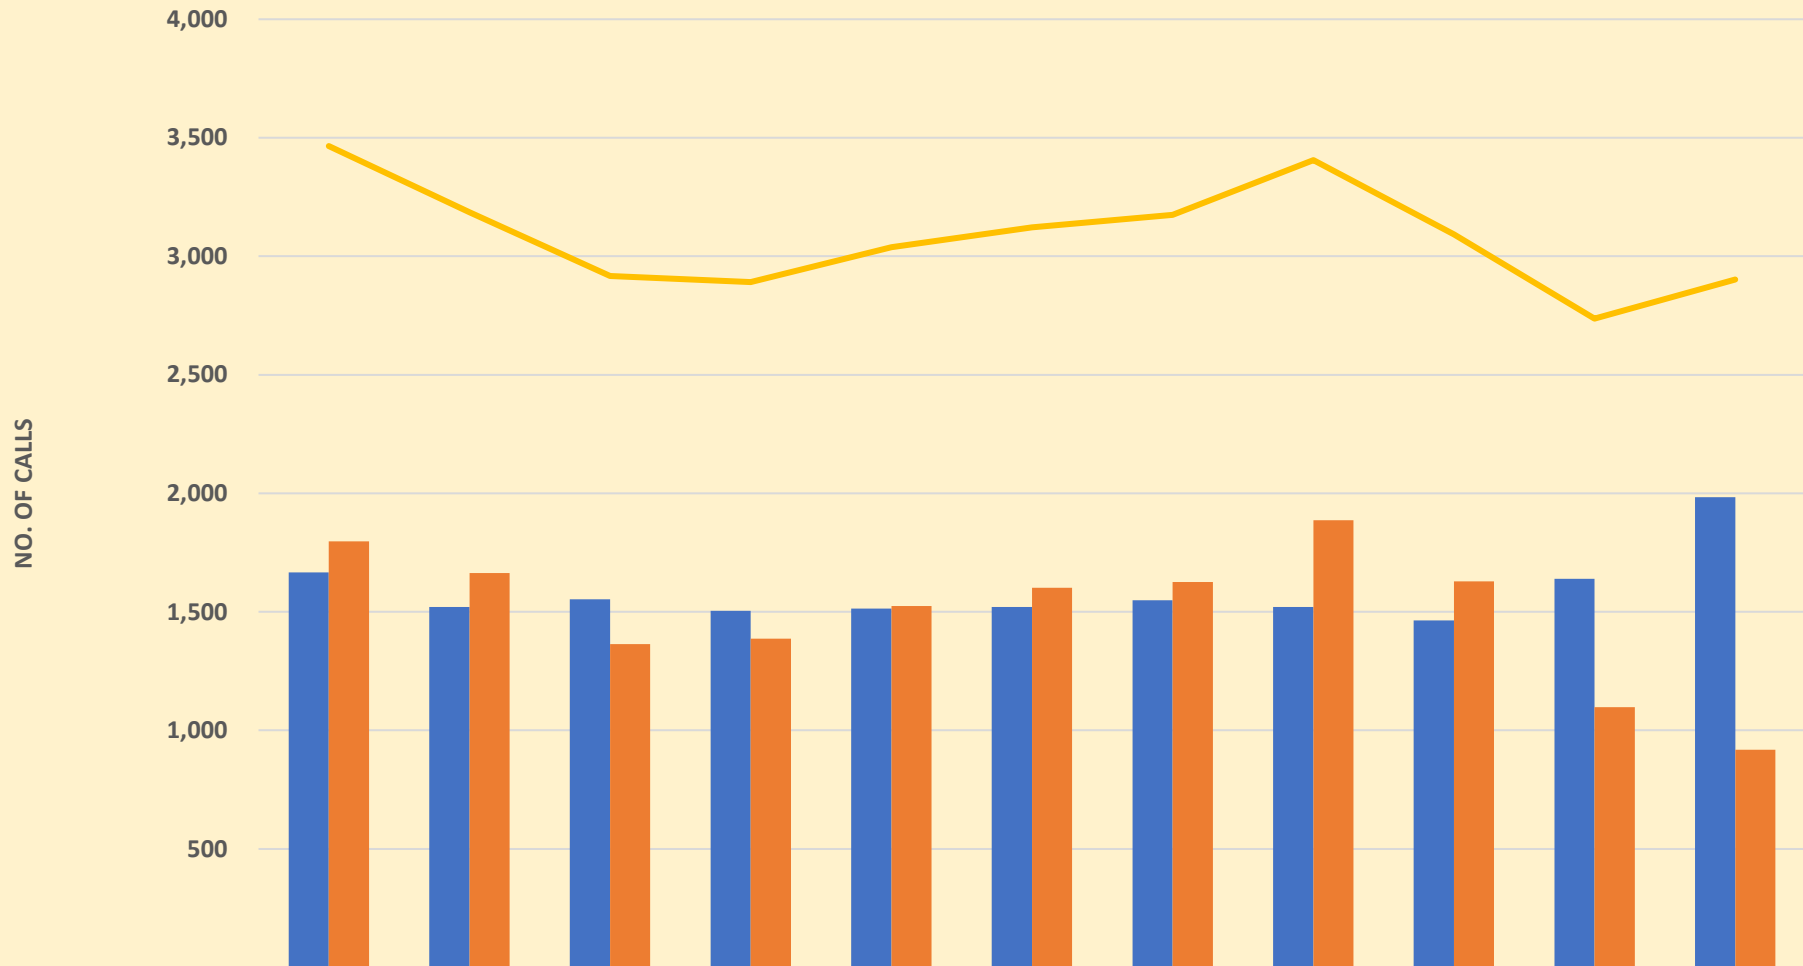

### VESSEL TRAFFIC 2011-2021

	2011	2012	2013	2014	2015	2016	2017	2018	2019	2020	2021
TEMA	1,667	1,521	1,553	1,504	1514	1521	1549	1520	1464	1,639	1,984
TAKORADI	1,798	1,664	1,364	1,387	1525	1601	1626	1886	1628	1098	918
TOTAL TRAFFIC	3,465	3,185	2,917	2,891	3,039	3,122	3,175	3,406	3,092	2,737	2,902

### CARGO TRAFFIC IN TONNES 2011-2021

	2011	2012	2013	2014	2015	2016	2017	2018	2019	2020	2021
TEMA	10,748,943	11,468,962	12,180,615	11,126,355	12,145,496	13,414,784	14,045,787	16,594,685	17,316,276	18,909,586	22,529,615
TAKORADI	4,948,533	5,310,697	5,452,025	4,749,913	4,699,166	6,045,050	8,040,839	8,917,604	10,384,067	7,476,337	7,559,010
TOTAL TRAFFIC	15,697,476	16,779,659	17,632,640	15,876,268	16,844,662	19,459,834	22,086,626	25,512,289	27,700,343	26,385,923	30,088,625

**IMPORT TRAFFIC IN TONNES 2011-2021**

	2011	2012	2013	2014	2015	2016	2017	2018	2019	2020	2021
TEMA	8,431,531	9,383,462	10,014,243	8,922,550	10,043,146	10,890,084	11,327,502	12,983,358	13,484,666	14,671,968	16,213,537
TAKORADI	2,088,533	2,314,857	1,957,385	1,653,939	1,746,058	2,188,998	2,964,425	3,057,094	2,763,848	3,002,268	3,579,029
TOTAL TRAFFIC	10,520,064	11,698,319	11,971,628	10,576,489	11,789,204	13,079,082	14,291,927	16,040,452	16,248,514	17,674,236	19,792,566

### EXPORT TRAFFIC IN TONNES 2011-2021

	2011	2012	2013	2014	2015	2016	2017	2018	2019	2020	2021
TEMA	1,532,139	1,477,390	1,493,956	1,463,273	1,303,090	1,633,036	1,646,253	2,344,529	2,524,434	2,458,859	2,508,436
TAKORADI	2,808,559	2,957,629	3,452,200	3,025,950	2,836,649	3,731,779	4,817,520	5,670,650	7,476,690	4,389,235	3,956,057
TOTAL TRAFFIC	4,340,698	4,435,019	4,946,156	4,489,223	4,139,739	5,364,815	6,463,773	8,015,179	10,001,124	6,848,094	6,464,493